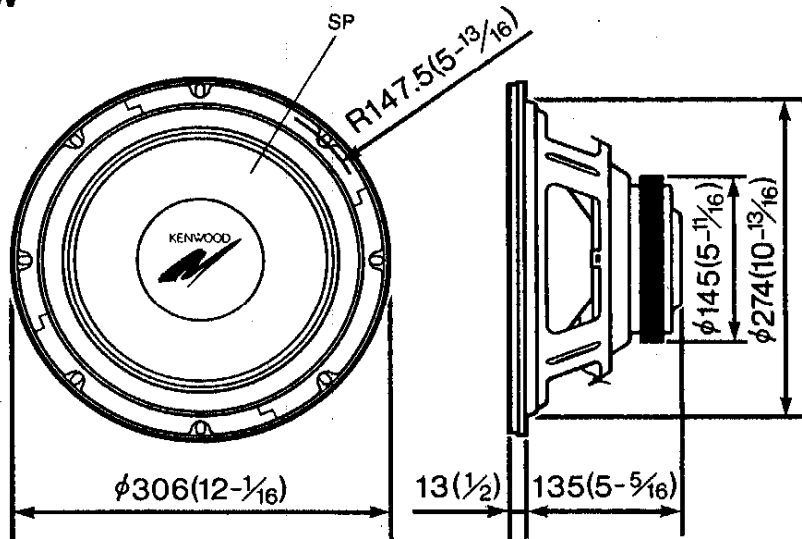

KFC-W3080

SERVICE MANUAL

© 1994-7 PRINTED IN JAPAN
B51-6729-00(N) 1276

EXTERNAL VIEW

UNIT : mm(inch)

PARTS LIST

* New parts
Parts without **Parts No.** are not supplied.
Les articles non mentionnés dans le **Parts No.** ne sont pas fournis.
Teile ohne **Parts No.** werden nicht geliefert.

Ref No.	New parts	Parts No.	Description
①		N99-1270-08	SCREW SET
②		G13-1094-08	SPACER
SP	*	T10-0663-08	SPEAKER

SPECIFICATIONS

Speaker _____ 300mm(12in) Injection P.P. Cone Type
 Peak Power _____ 1.2 kg (43 oz) Magnet
 Peak Power _____ 450 Watts
 Sensitivity _____ 93 dB / W at 1m
 Frequency Response _____ 18 Hz ~ 4,000 Hz
 Impedance _____ 8 Ohms
 Net Weight _____ 4.6 kg (10.1 lb) / Pc.